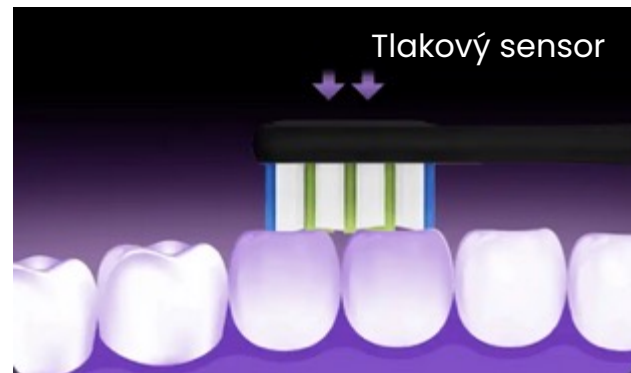

Rychlé
magnetické
bezdrátové
nabíjení

White zone
Fully cleaned

Duration
2'45"

Blue zone
Lack of clean
(Duration/brushing
zone is not good)

82
2'45"
\$12

Brushing score
Calculated on
multiple data

*2.0 UI design is not available for Navy Blue tem-