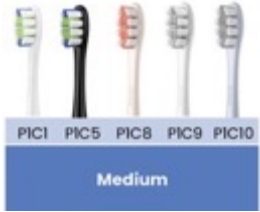

Cleans with standard bristles

For daily oral care routine needs

0.4cm
ultra-thin brush head

W-shape
cutting

Meniscus
Brush Head

Přehled Oclicon hlavic Plaque control

Plaque Control

Dupont/Pedex bristles for exceptional cleaning efficiency and better plaque removal

Diamond cut bristles tip for better protection

Delicate tongue cleaner for fresher breath

Delicate Details only for Meticulous Care

Indicator bristles

It will remind you of replacing the brush head every 3 months by bristles color fading