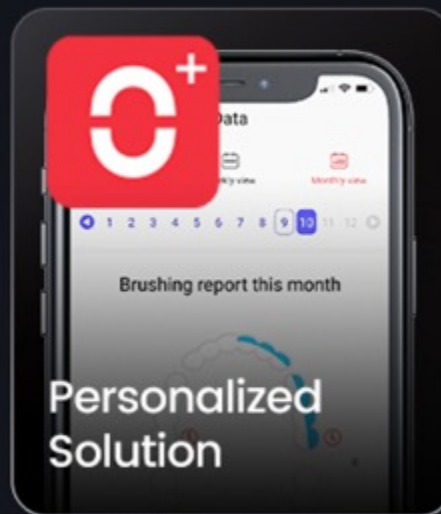

Your Next Level of Brushing

Tichý chod 55 dB

Tlaková ochrana motoru a zubů (zastaví se / zpomalí se)