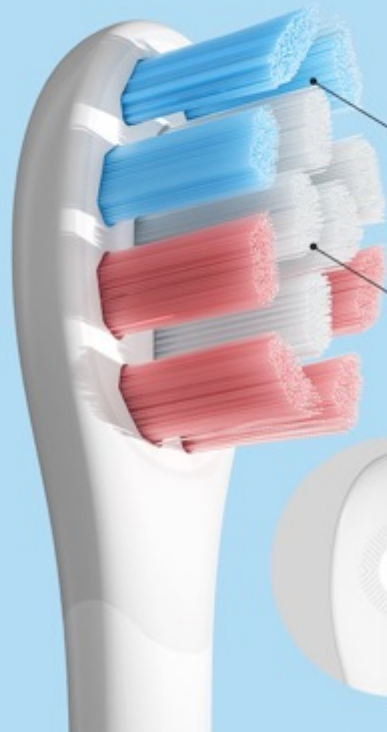

Diamond cut bristles tip for better protection

Delicate tongue cleaner for fresher breath

Delicate Details only for Meticulous Care

Indicator bristles

It will remind you of replacing the brush head every 3 months by bristles color fading

Meniscus brush head design for the most comfort

High grind rate

DuPont Bristles with 1.4 times grind rate to deliver 115% exceptional cleaning efficiency and more comfort and protection

Přehled Oclicon hlavice Kids

P3KI

Extra Soft

Kids

Tailor-made for kids

DuPont fluorine-infused bristle

remineralize tooth enamel, resist acid, inhibit bacterial metabolism, and improve oral health

Delicately designed and soft bristle

for better plaque removal