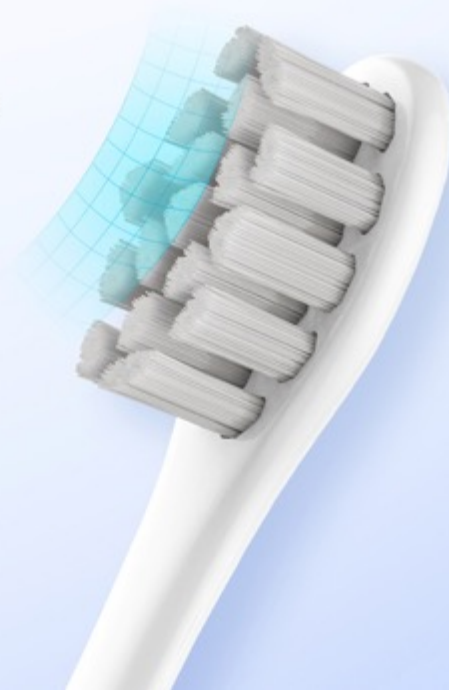

Přehled Oclicon hlavice Standard Clean

Standard Clean

Dupont Tynex Bristles
for daily basic
cleaning efficiency

High bristles tip grinding rate
for better comfort

High-density bristles planting
for a better fit

Cleans with standard bristles

For daily oral care routine needs

0.4cm
ultra-thin brush head

W-shape
cutting

Meniscus
Brush Head

Přehled Oclicon hlavic Plaque control

Plaque Control

Dupont/Pedex bristles for exceptional cleaning efficiency and better plaque removal